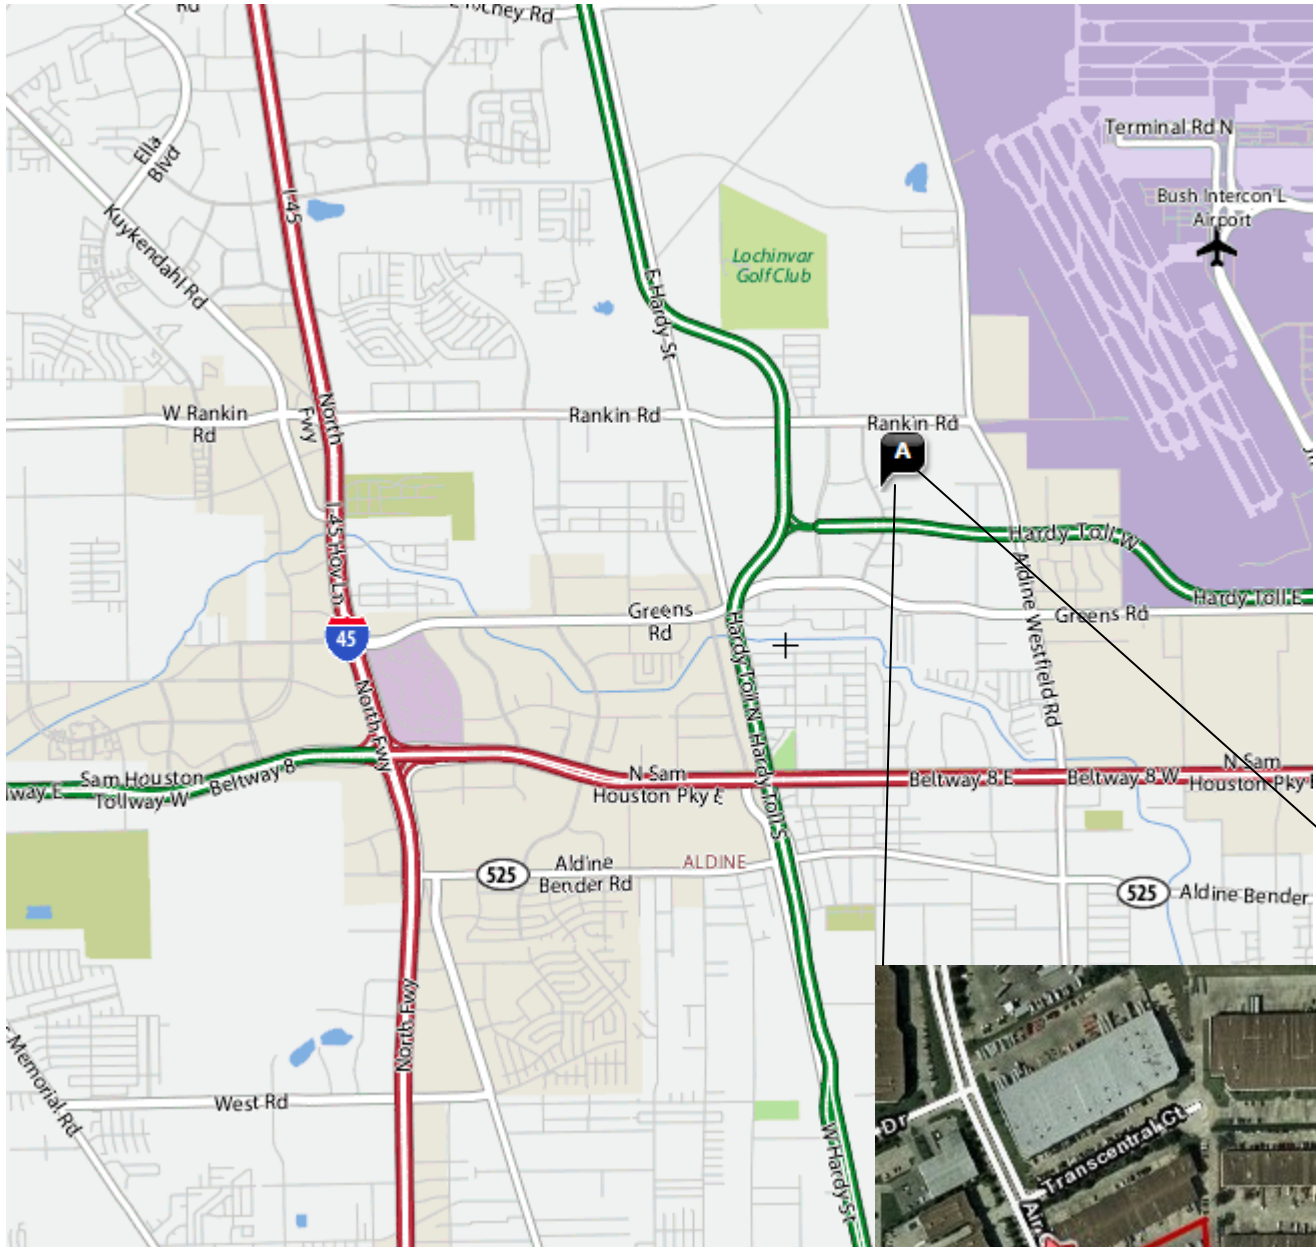

Houston Office Directions.

16458 Air Center Blvd
Houston, TX 77032

- Exit Rankin Road from the Hardy Toll Road
- Take a right on Air Center Blvd
- Take a left between the two buildings once you past Transcentral Ct.
- Look at the picture to the right to maneuver through the buildings. Ours is towards the back of the property. Look for our name on the door.